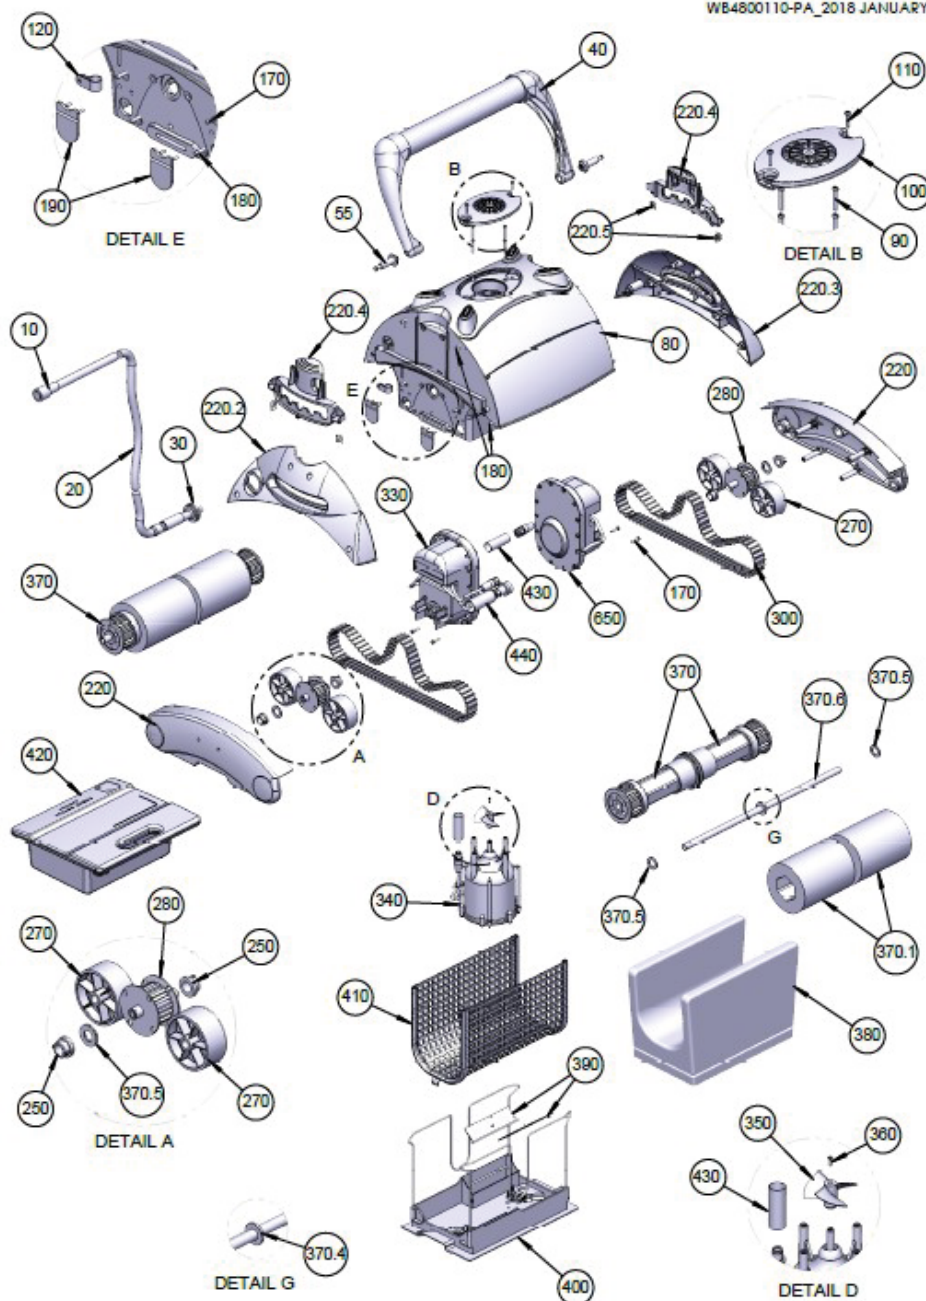

# RPB Robotic Pool Cleaner Bottom Access Spare Parts

Product Code 11705

WB4800110-PA\_2018 JANUARY

Quality Pool & Spa Products  
**POOL PRODUCTS**  
**Rainbow Pool Products**  
 PO Box 2388, Mansfield Qld 4122  
 Telephone STD 61-7-3849 5385  
 Facsimile STD 61-7-3849 5384  
 Email: [info@rainbowpoolproducts.com.au](mailto:info@rainbowpoolproducts.com.au)  
 Web: [www.rainbowpoolproducts.com.au](http://www.rainbowpoolproducts.com.au)

Item no.	Part no.	Description	Qty.
10.00	PL00002M	4 PIN PLUG	1
20.00	WA00324CGLA	F.CABLE CG/18M/2C/EL-SW/FAST	1
30.00	1623	SEALING GROMMET	1
40.00	AS1049980	HANDLE ASSY	1
55.00	SK00000IV	PIN ASSY FOR HANDLE	2
80.00	AS1009820	BODY ASSY	1
90.00	2500	SCREW #8X1.175 PH PN	4
100.00	PP00059DB	OUTLET TOP	1
110.00	5061	SCREW 6-32X58 SS PH PA	2
120.00	HW0006700	P-CLIP 7/16 NYLON 6/6	1
170.00	2700	SCREW #8X1116 PHIL.	8
180.00	2701	SCREW #8X1116 PHIL PN	12
190.00	2305N	RUBBER VALVE	4
220.00	AS1065000	SIDE PLATE ASSY	2
220.20	PP00080IV	BRACKET LOWER CABLE SIDE	1
220.30	PP00053IV	BRACKET LOWER	1
220.40	PP00054IV	HANDLE BRACKET	2
220.50	5087	SPRING	4
250.00	2613	MOLYBDENUM BUSHING	2
270.00	PP0013701	TENSION WHEEL	4
280.00	AS2000520	PULLEY ASSY	2

Item no.	Part no.	Description	Qty.
300.00	RB00098GY	DRIVE BELT GREY	2
330.00	AS08718D-SP	SP MOTOR MS/CLM/PVA/RC/V40	1
340.00	AS00035R-SP	PUMP MOTOR SP	1
350.00	P00038	PROPELLER	1
360.00	SW00069	SCREW M3X10 PHIL DIN-965	1
370.00	A38223CG	WHEEL TUBE ASSY	4
370.10	3009AG	PVA BRUSH	4
370.40	2607	DELTRIN WASHER	2
370.50	3603	FLAT DELTRIN WASHER	6
370.60	MP00212	AXLE 413 MM	2
380.00	8100S	FINE FILTER BAG	1
390.00	9305B-NT	BOTTOM LID VALVE	2
400.00	BS6100200	S/A BOTTOM LID	1
410.00	AS09242	FILTER SCREEN ASSY	1
420.00	AS2732402-SP	S.P POWER SUPPLY (SPS BASIC)	1
430.00	AS110162506	SHRINK 1625 CUT TO 60mm	2
440.00	AS110161408	SHRINK 1614 CUT TO 80mm	1
650.00	AS08694D-SP	SP MOTOR SLV/13	1
Not shown	PL00008F	CONNECTOR 4 PIN FEMALE	1
Not shown	PP0005000	FLOAT FOR MOTOR	4
Not shown	PP0005190	EVA CIRCLE	3